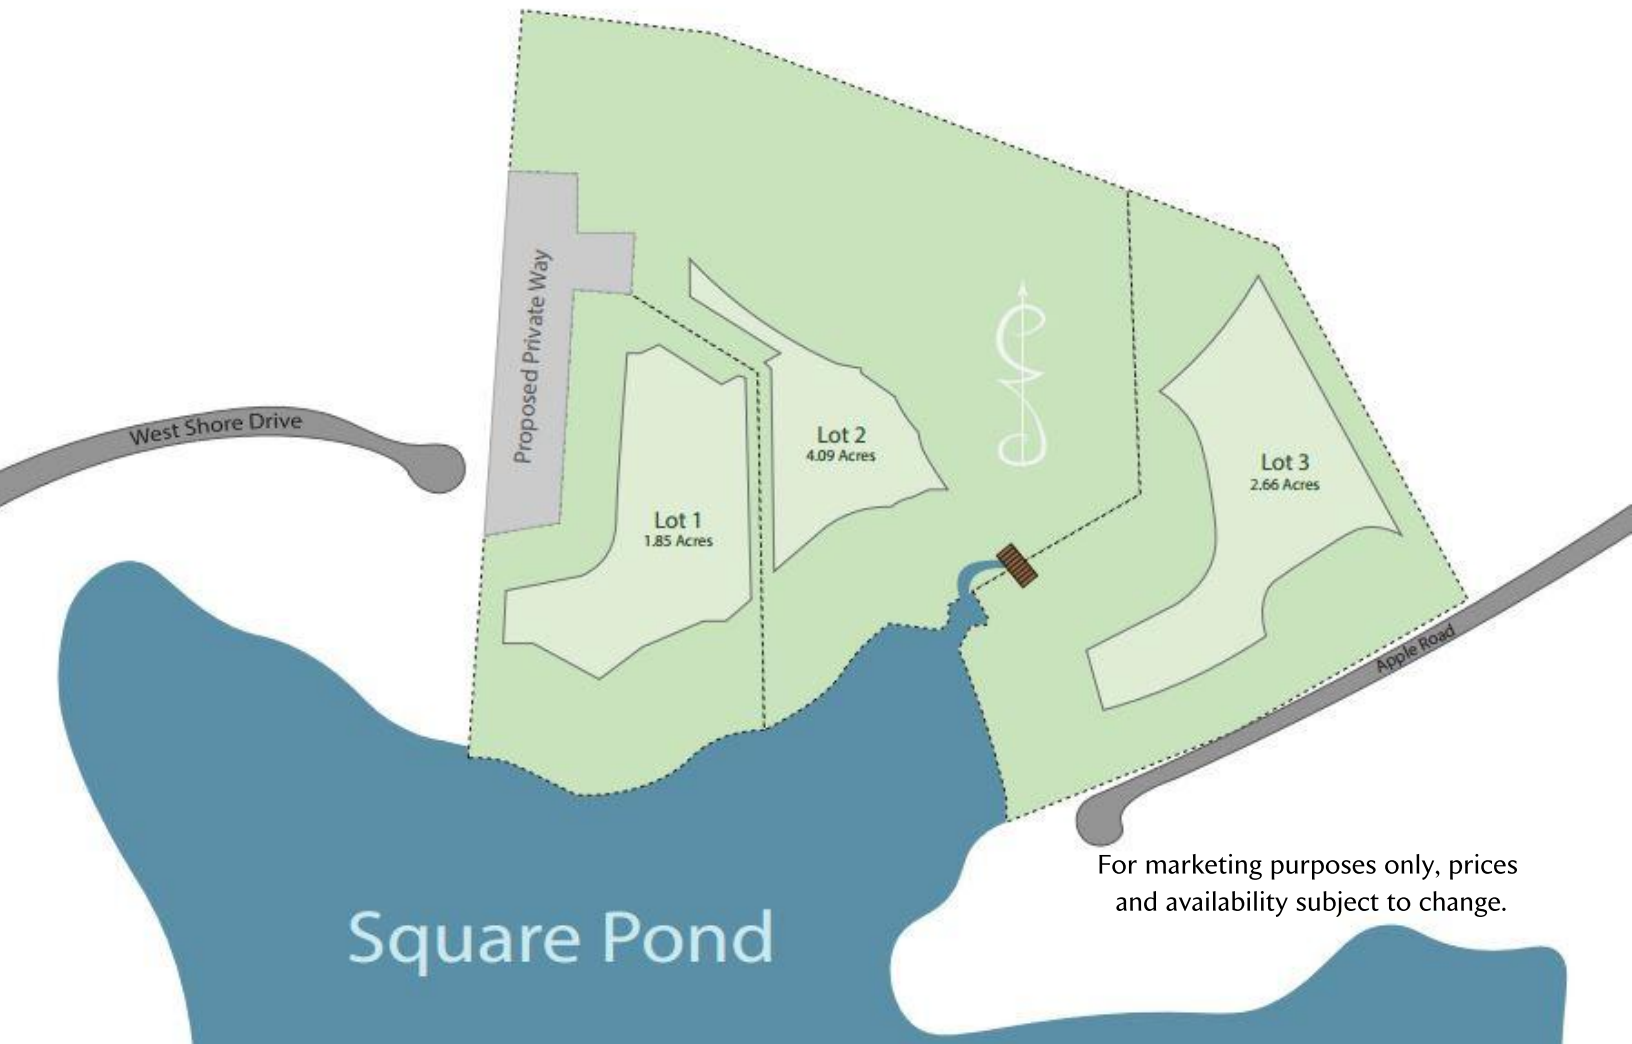

# Hidden Cove, Shapleigh, ME

For marketing purposes only, prices and availability subject to change.

**Hidden Cove**

*MERRY OPAL*

DEVELOPED BY  
**ReinCorp**  
DEVELOP • BUILD • MANAGE

2.5 BATHS  
3 BEDROOMS  
1742 SQ/FT LIVING AREA

3 New Lots.  
Choose any home style and customize to suit your needs.

**Hidden Cove**

*BOYSENBERRY BISCOTTI*

DEVELOPED BY  
**ReinCorp**  
DEVELOP • BUILD • MANAGE

2.5 BATHS  
3 BEDROOMS  
1604 SQ/FT LIVING AREA